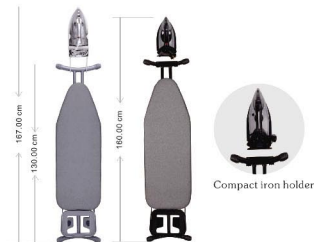

Whole set hang up
in wardrobe