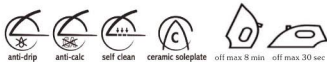

Art.	Specifications	Color
ES2016	Dry/steam, 220-240V, 2000W	Black