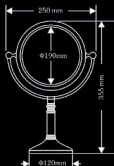

Magnifying Mirrors

ES3004

Features:

Single sided mirror with 3 times magnification
Twin arm
LED light
Mirror diameter 190mm
AC 110-240V
Chrome finish

Features:

Desktop type
Double sided mirror, plain and 3 times magnification
LED light
Mirror diameter 190mm
AC 110-240V
Chrome finish

ES3008

Features:

Single sided mirror with 3 times magnification
Twin arm
LED light
Ultra thin
Mirror size 200 x 200mm
AC 110-240V
Brass material with chrome finish

ES3009

Features:

Free standing
Single sided mirror with 3 times magnification
LED light
Ultra thin
Operated by 4 x AA batteries (Battery is not included)
Light automatically turn on/off when touch mirror button
Mirror size 200 x 200mm
Brass material with chrome finish

ES3010

ES3001

Features:

- Double sided mirror, plain and 4 times magnification
- Free adjustment twin arm
- Invisible screws
- Rectangle base
- Mirror diameter 190mm
- Chrome finish

ES3002

Features:

- Double sided mirror, plain and 4 times magnification
- Free adjustment twin arm
- Invisible screws
- Round base
- Mirror diameter 190mm
- Chrome finish

ES3003

Features:

- Desktop design
- Double sided mirror, plain and 5 times magnification
- Height adjustment
- Mirror diameter 190mm
- Chrome finish