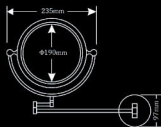

Magnifying Mirrors

ES3004

Features:

Single sided mirror with 3 times magnification
Twin arm
LED light
Mirror diameter 190mm
AC 110-240V
Chrome finish

Features:

Desktop type
Double sided mirror, plain and 3 times magnification
LED light
Mirror diameter 190mm
AC 110-240V
Chrome finish

ES3008

Features:

Single sided mirror with 3 times magnification
Twin arm
LED light
Ultra thin
Mirror size 200 x 200mm
AC 110-240V
Brass material with chrome finish

ES3009

Features:

Free standing
Single sided mirror with 3 times magnification
LED light
Ultra thin
Operated by 4 x AA batteries (Battery is not included)
Light automatically turn on/off when touch mirror button
Mirror size 200 x 200mm
Brass material with chrome finish

ES3010

ES3001

Features:

- Double sided mirror, plain and 4 times magnification
- Free adjustment twin arm
- Invisible screws
- Rectangle base
- Mirror diameter 190mm
- Chrome finish

ES3002

Features:

- Double sided mirror, plain and 4 times magnification
- Free adjustment twin arm
- Invisible screws
- Round base
- Mirror diameter 190mm
- Chrome finish

ES3003

Features:

- Desktop design
- Double sided mirror, plain and 5 times magnification
- Height adjustment
- Mirror diameter 190mm
- Chrome finish