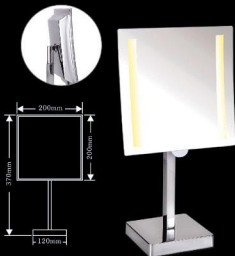

Magnifying Mirrors

ES3004

Features:

Single sided mirror with 3 times magnification
Twin arm
LED light
Mirror diameter 190mm
AC 110-240V
Chrome finish

Features:

Desktop type
Double sided mirror, plain and 3 times magnification
LED light
Mirror diameter 190mm
AC 110-240V
Chrome finish

ES3008

Features:

Single sided mirror with 3 times magnification
Twin arm
LED light
Ultra thin
Mirror size 200 x 200mm
AC 110-240V
Brass material with chrome finish

ES3009

Features:

Free standing
Single sided mirror with 3 times magnification
LED light
Ultra thin
Operated by 4 x AA batteries (Battery is not included)
Light automatically turn on/off when touch mirror button
Mirror size 200 x 200mm
Brass material with chrome finish

ES3010

ES3001

Features:

- Double sided mirror, plain and 4 times magnification
- Free adjustment twin arm
- Invisible screws
- Rectangle base
- Mirror diameter 190mm
- Chrome finish

ES3002

Features:

- Double sided mirror, plain and 4 times magnification
- Free adjustment twin arm
- Invisible screws
- Round base
- Mirror diameter 190mm
- Chrome finish

ES3003

Features:

- Desktop design
- Double sided mirror, plain and 5 times magnification
- Height adjustment
- Mirror diameter 190mm
- Chrome finish