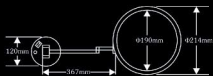

Magnifying Mirrors

ES3004

Features:

Single sided mirror with 3 times magnification
Twin arm
LED light
Mirror diameter 190mm
AC 110-240V
Chrome finish

Features:

Desktop type
Double sided mirror, plain and 3 times magnification
LED light
Mirror diameter 190mm
AC 110-240V
Chrome finish

ES3008

Features:

Single sided mirror with 3 times magnification
Twin arm
LED light
Ultra thin
Mirror size 200 x 200mm
AC 110-240V
Brass material with chrome finish

ES3009

Features:

Free standing
Single sided mirror with 3 times magnification
LED light
Ultra thin
Operated by 4 x AA batteries (Battery is not included)
Light automatically turn on/off when touch mirror button
Mirror size 200 x 200mm
Brass material with chrome finish

ES3010

ES3001

Features:

- Double sided mirror, plain and 4 times magnification
- Free adjustment twin arm
- Invisible screws
- Rectangle base
- Mirror diameter 190mm
- Chrome finish

ES3002

Features:

- Double sided mirror, plain and 4 times magnification
- Free adjustment twin arm
- Invisible screws
- Round base
- Mirror diameter 190mm
- Chrome finish

ES3003

Features:

- Desktop design
- Double sided mirror, plain and 5 times magnification
- Height adjustment
- Mirror diameter 190mm
- Chrome finish