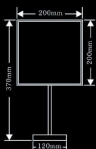

Magnifying Mirrors

ES3004

Features:

Single sided mirror with 3 times magnification
Twin arm
LED light
Mirror diameter 190mm
AC 110-240V
Chrome finish

Features:

Desktop type
Double sided mirror, plain and 3 times magnification
LED light
Mirror diameter 190mm
AC 110-240V
Chrome finish

ES3008

Features:

Single sided mirror with 3 times magnification
Twin arm
LED light
Ultra thin
Mirror size 200 x 200mm
AC 110-240V
Brass material with chrome finish

ES3009

Features:

Free standing
Single sided mirror with 3 times magnification
LED light
Ultra thin
Operated by 4 x AA batteries (Battery is not included)
Light automatically turn on/off when touch mirror button
Mirror size 200 x 200mm
Brass material with chrome finish

ES3010

ES3001

Features:

- Double sided mirror, plain and 4 times magnification
- Free adjustment twin arm
- Invisible screws
- Rectangle base
- Mirror diameter 190mm
- Chrome finish

ES3002

Features:

- Double sided mirror, plain and 4 times magnification
- Free adjustment twin arm
- Invisible screws
- Round base
- Mirror diameter 190mm
- Chrome finish

ES3003

Features:

- Desktop design
- Double sided mirror, plain and 5 times magnification
- Height adjustment
- Mirror diameter 190mm
- Chrome finish