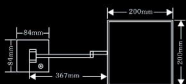

Magnifying Mirrors

ES3004

Features:

Single sided mirror with 3 times magnification
Twin arm
LED light
Mirror diameter 190mm
AC 110-240V
Chrome finish

Features:

Desktop type
Double sided mirror, plain and 3 times magnification
LED light
Mirror diameter 190mm
AC 110-240V
Chrome finish

ES3008

Features:

Single sided mirror with 3 times magnification
Twin arm
LED light
Ultra thin
Mirror size 200 x 200mm
AC 110-240V
Brass material with chrome finish

ES3009

Features:

Free standing
Single sided mirror with 3 times magnification
LED light
Ultra thin
Operated by 4 x AA batteries (Battery is not included)
Light automatically turn on/off when touch mirror button
Mirror size 200 x 200mm
Brass material with chrome finish

ES3010

ES3001

Features:

- Double sided mirror, plain and 4 times magnification
- Free adjustment twin arm
- Invisible screws
- Rectangle base
- Mirror diameter 190mm
- Chrome finish

ES3002

Features:

- Double sided mirror, plain and 4 times magnification
- Free adjustment twin arm
- Invisible screws
- Round base
- Mirror diameter 190mm
- Chrome finish

ES3003

Features:

- Desktop design
- Double sided mirror, plain and 5 times magnification
- Height adjustment
- Mirror diameter 190mm
- Chrome finish