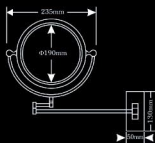

Magnifying Mirrors

ES3004

Features:

Single sided mirror with 3 times magnification
Twin arm
LED light
Mirror diameter 190mm
AC 110-240V
Chrome finish

Features:

Desktop type
Double sided mirror, plain and 3 times magnification
LED light
Mirror diameter 190mm
AC 110-240V
Chrome finish

ES3008

Features:

Single sided mirror with 3 times magnification
Twin arm
LED light
Ultra thin
Mirror size 200 x 200mm
AC 110-240V
Brass material with chrome finish

ES3009

Features:

Free standing
Single sided mirror with 3 times magnification
LED light
Ultra thin
Operated by 4 x AA batteries (Battery is not included)
Light automatically turn on/off when touch mirror button
Mirror size 200 x 200mm
Brass material with chrome finish

ES3010

ES3001

Features:

- Double sided mirror, plain and 4 times magnification
- Free adjustment twin arm
- Invisible screws
- Rectangle base
- Mirror diameter 190mm
- Chrome finish

ES3002

Features:

- Double sided mirror, plain and 4 times magnification
- Free adjustment twin arm
- Invisible screws
- Round base
- Mirror diameter 190mm
- Chrome finish

ES3003

Features:

- Desktop design
- Double sided mirror, plain and 5 times magnification
- Height adjustment
- Mirror diameter 190mm
- Chrome finish